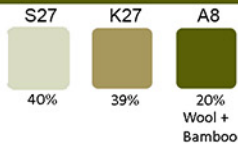

the
devereaux
collection

ELEMENTS

D500-A