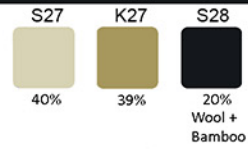

the
devereaux
collection

ELEMENTS

D500-B