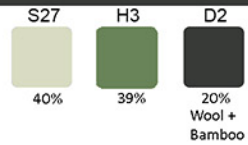

the
devereaux
collection

ELEMENTS

D500-D