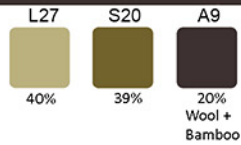

the
devereaux
collection

ELEMENTS

D500-C